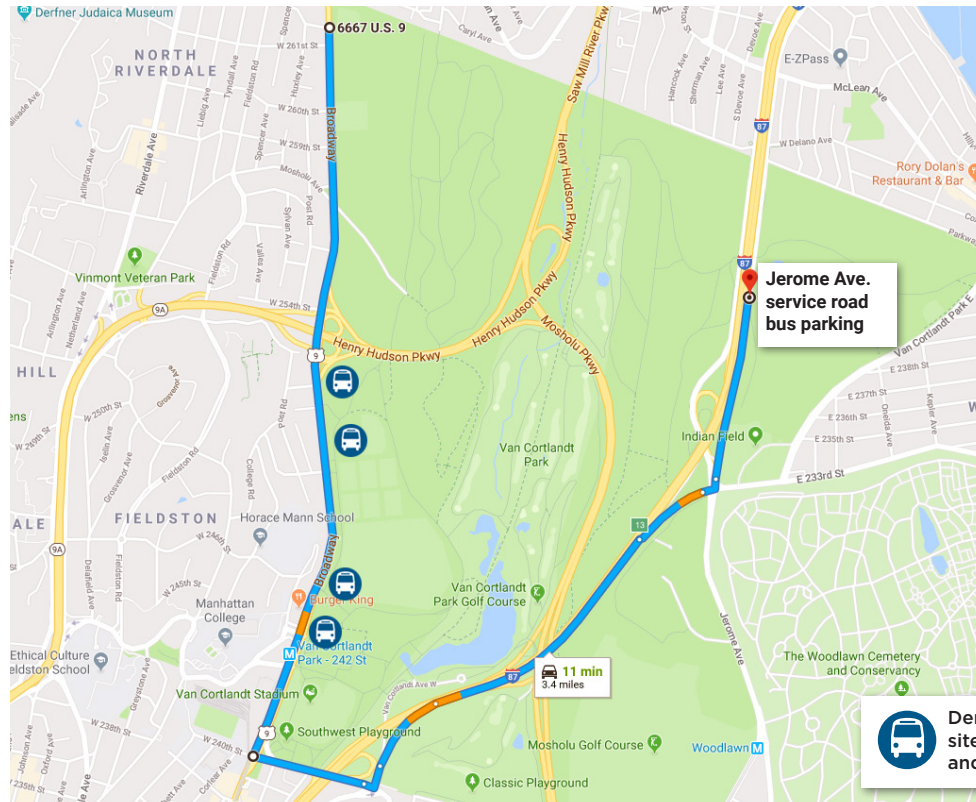

- Use bus stops for drop-off and pick-up only.
- Have a cell phone to contact your group's organizer for pick-up NOT at the finish line.
- Be courteous at all times to local residents, other drivers, and everyone else.
- Parking of buses is not allowed on residential NYC streets.

Parking Location during VCP Events

The designated space for buses during VCP events is on the Jerome Avenue service road, north of East 233 Street. Buses may park on the Northbound, with overflow on the Southbound service roads. A nice park, plaza, and food stops are one block up on McLean Avenue. Directions are below:

Directions to Bus Parking from Bus Drop-Off:

- Head North on Broadway.
- Make a careful U-turn at 262nd St or an intersection that is feasible and safe.
- Proceed Southbound to 240th St./Van Cortlandt Park South.
- Turn left and proceed to the exit for I-87 Northbound/Major Deegan Expressway.
- From I-87, exit at E. 233rd St.
- Turn left at the light onto Jerome Avenue North. Park in the designated area along the curb.

Directions to Bus Pick-Up from Bus Parking:

- Proceed North on Jerome Avenue to the light at McLean Avenue. Turn left and left again, taking you over the highway to head South.
- Merge onto I-87 Southbound/Major Deegan Expressway.
- Take the Van Cortlandt South Exit.
- Turn right at the light.
- Just before the light, turn right again onto Broadway, heading North to the pick-up sites.

Drop-Off > Bus Parking