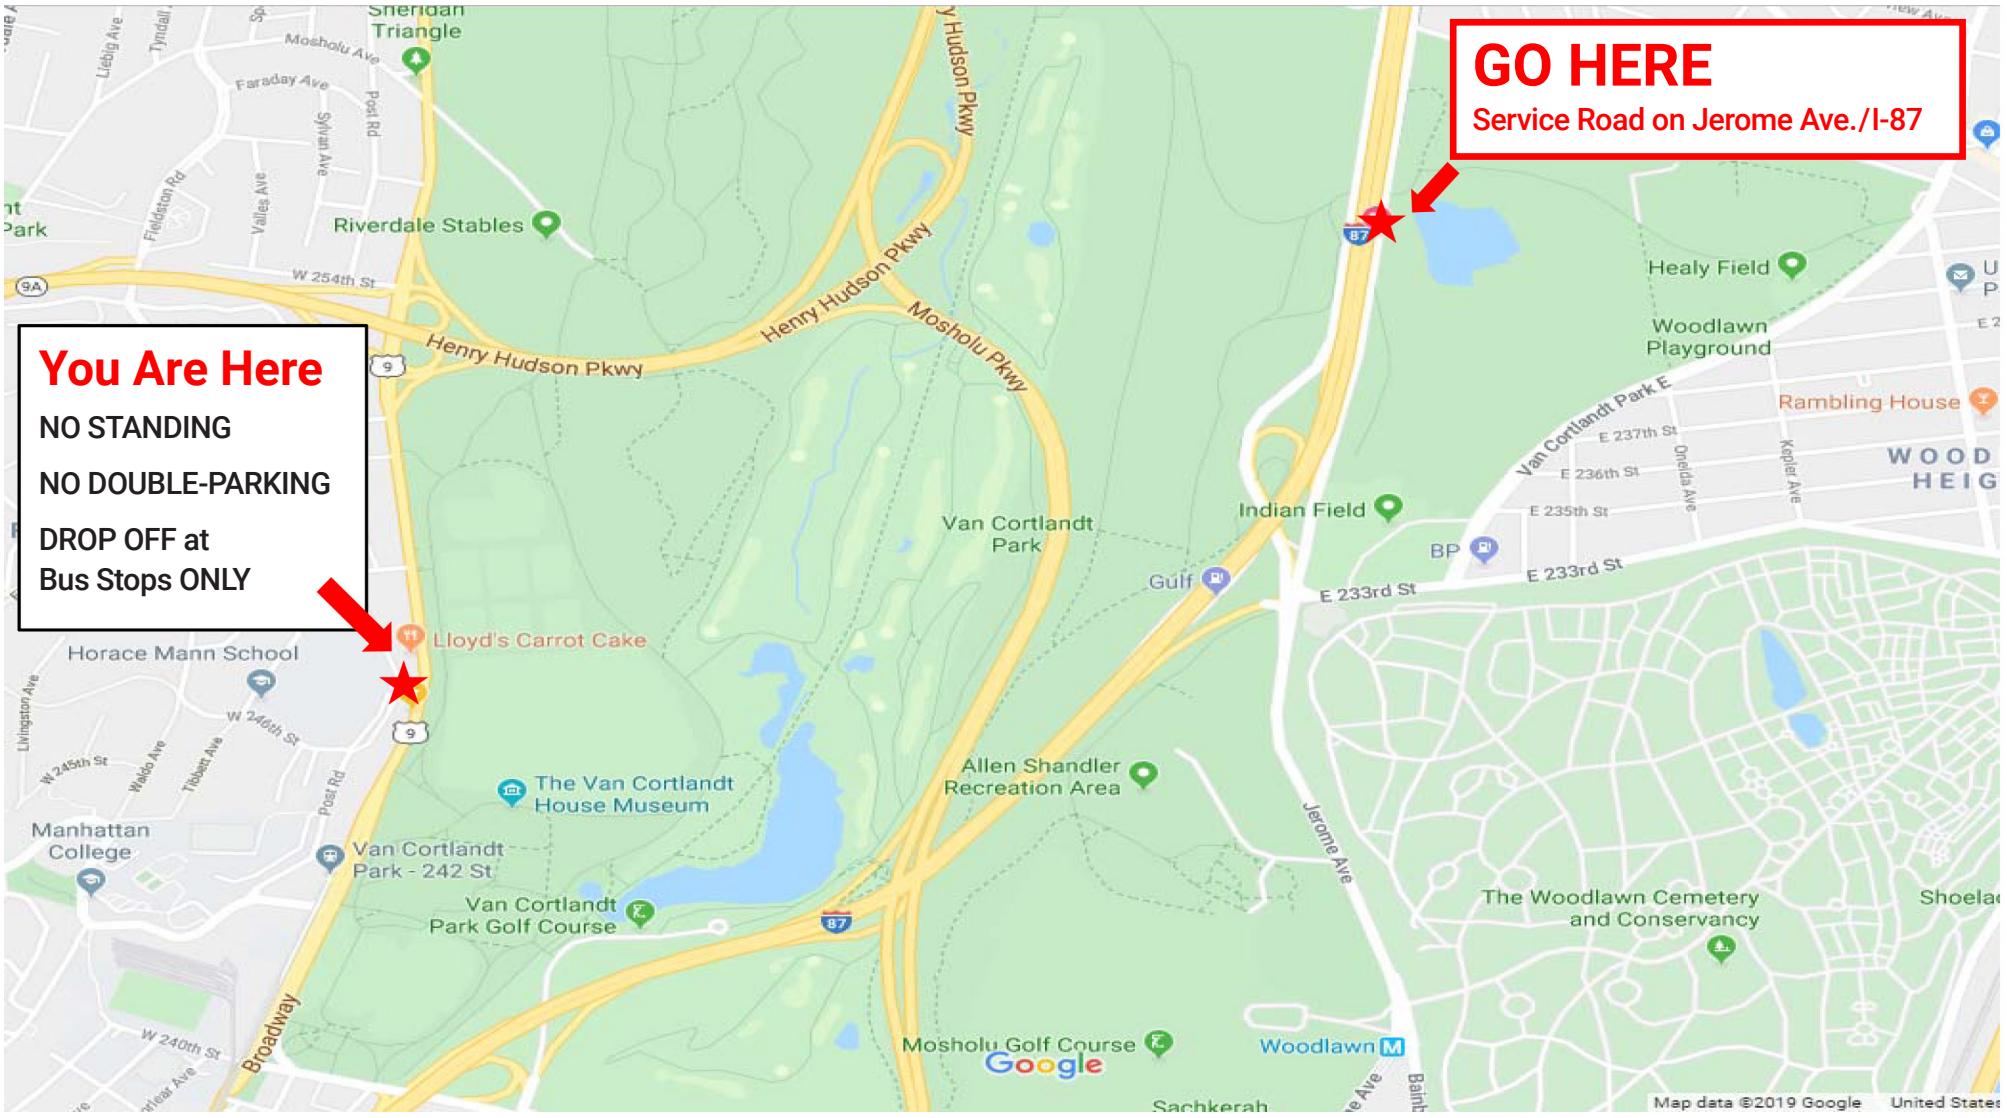

GO HERE
Service Road on Jerome Ave./I-87

You Are Here
NO STANDING
NO DOUBLE-PARKING
DROP OFF at
Bus Stops ONLY